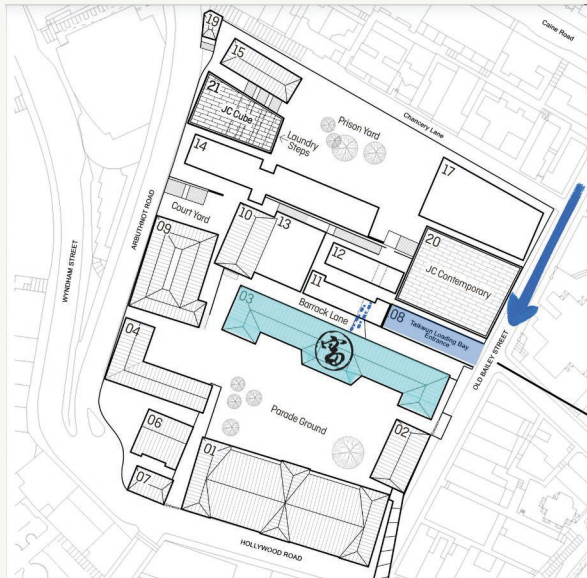

*Madame Fù*  
GRAND CAFÉ CHINOIS

## LOCATION 地點:

**Madame Fù Grand Café Chinois  
富**

3/F, Barrack Block, Tai Kwun, No. 10  
Hollywood Road, Central, Hong Kong  
荷李活道10號(舊中區警署)大館營房大樓3樓

## LANDMARKS:

Caine Road 堅道  
Old Bailey Street 奧卑利街  
(Loading Bay Entrance)