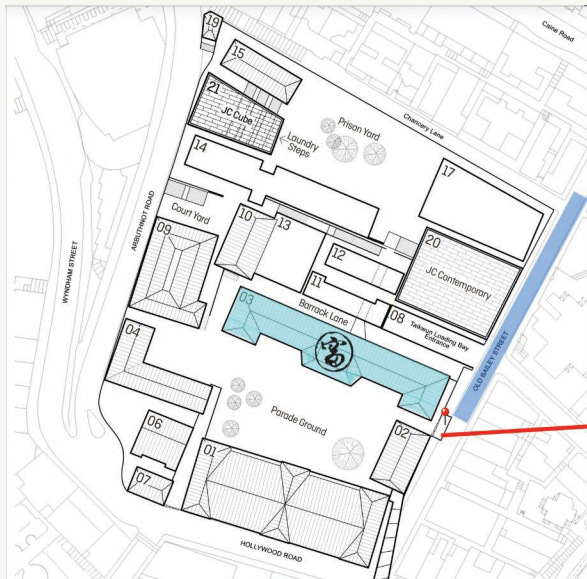

Madame Fù
GRAND CAFÉ CHINOIS

PICK UP & DROP OFF POINTS

LOCATION 地點:

**Madame Fù Grand Café Chinois
富**

3/F, Barrack Block, Tai Kwun, No. 10
Hollywood Road, Central, Hong Kong
荷李活道10號(舊中區警署)大館營房大樓3樓

Taxi & Vehicle

● Old Bailey Street 奧卑利街
Entrance : Old Bailey Street Gate