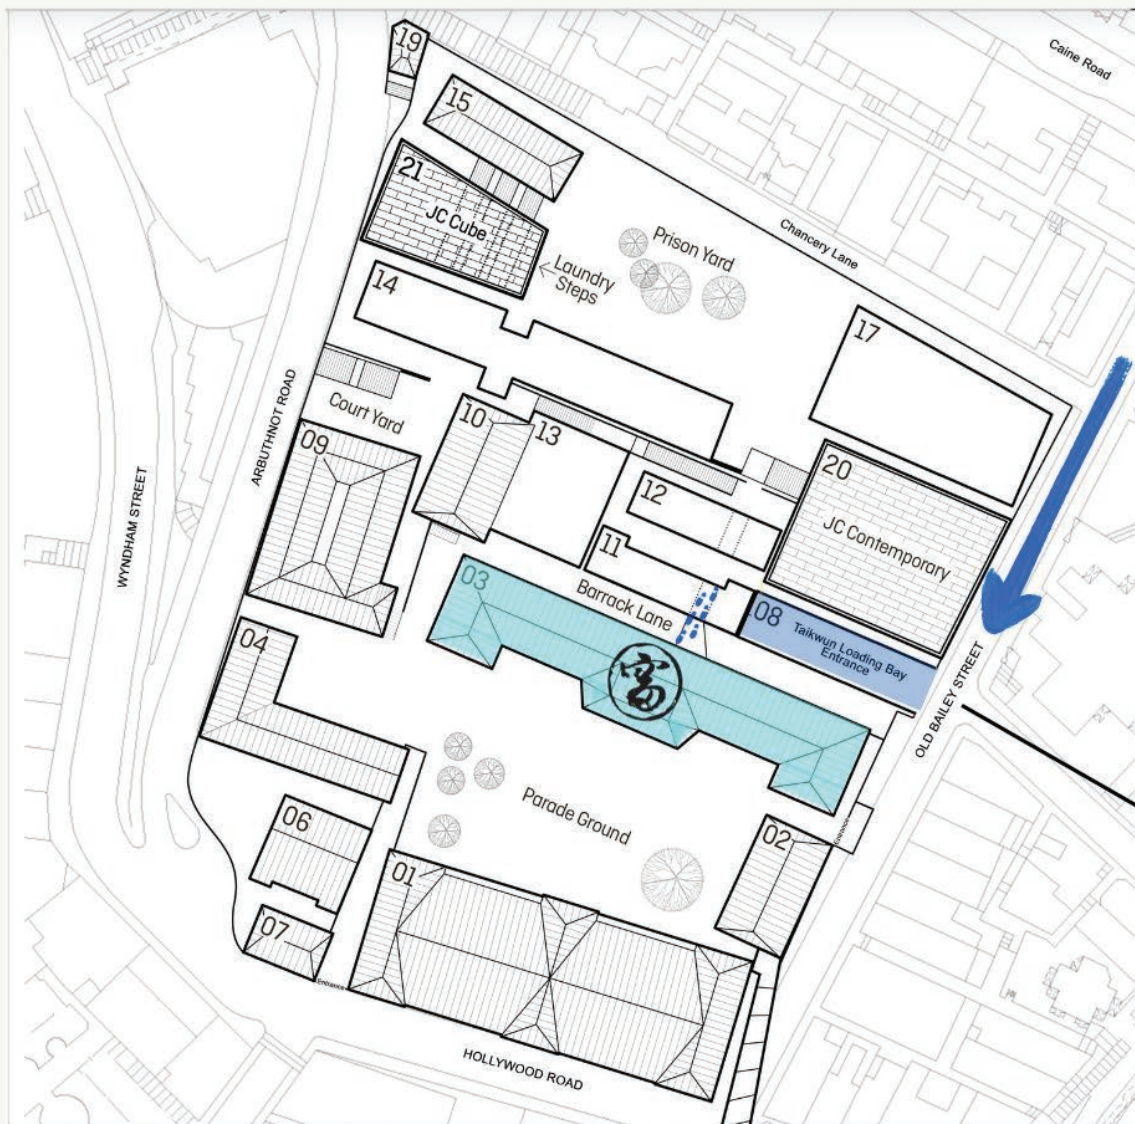

PICK UP & DROP OFF POINTS

LOCATION 地點:

Madame Fù Grand Café Chinois
富

3/F, Barrack Block, Tai Kwun, No. 10
Hollywood Road, Central, Hong Kong
荷李活道10號(舊中區警署)大館營房大樓3樓

Taxi & Vehicle

 Old Bailey Street 奧卑利街
Entrance : Old Bailey Street Gate

PICK UP & DROP OFF POINTS

LOCATION 地點:

Madame Fù Grand Café Chinois
富

3/F, Barrack Block, Tai Kwun, No. 10
Hollywood Road, Central, Hong Kong
荷李活道10號(舊中區警署)大館營房大樓3樓

Coach (28 seaters / 60 seaters)

Hollywood Road 荷李活道

Entrance : Hollywood Road Gate

HOW TO DELIVER GOODS?

LOCATION 地點:

**Madame Fù Grand Café Chinois
富**

3/F, Barrack Block, Tai Kwun, No. 10
Hollywood Road, Central, Hong Kong
荷李活道10號(舊中區警署)大館營房大樓3樓

LANDMARKS:

Caine Road 堅道
Old Bailey Street 奧卑利街
(Loading Bay Entrance)