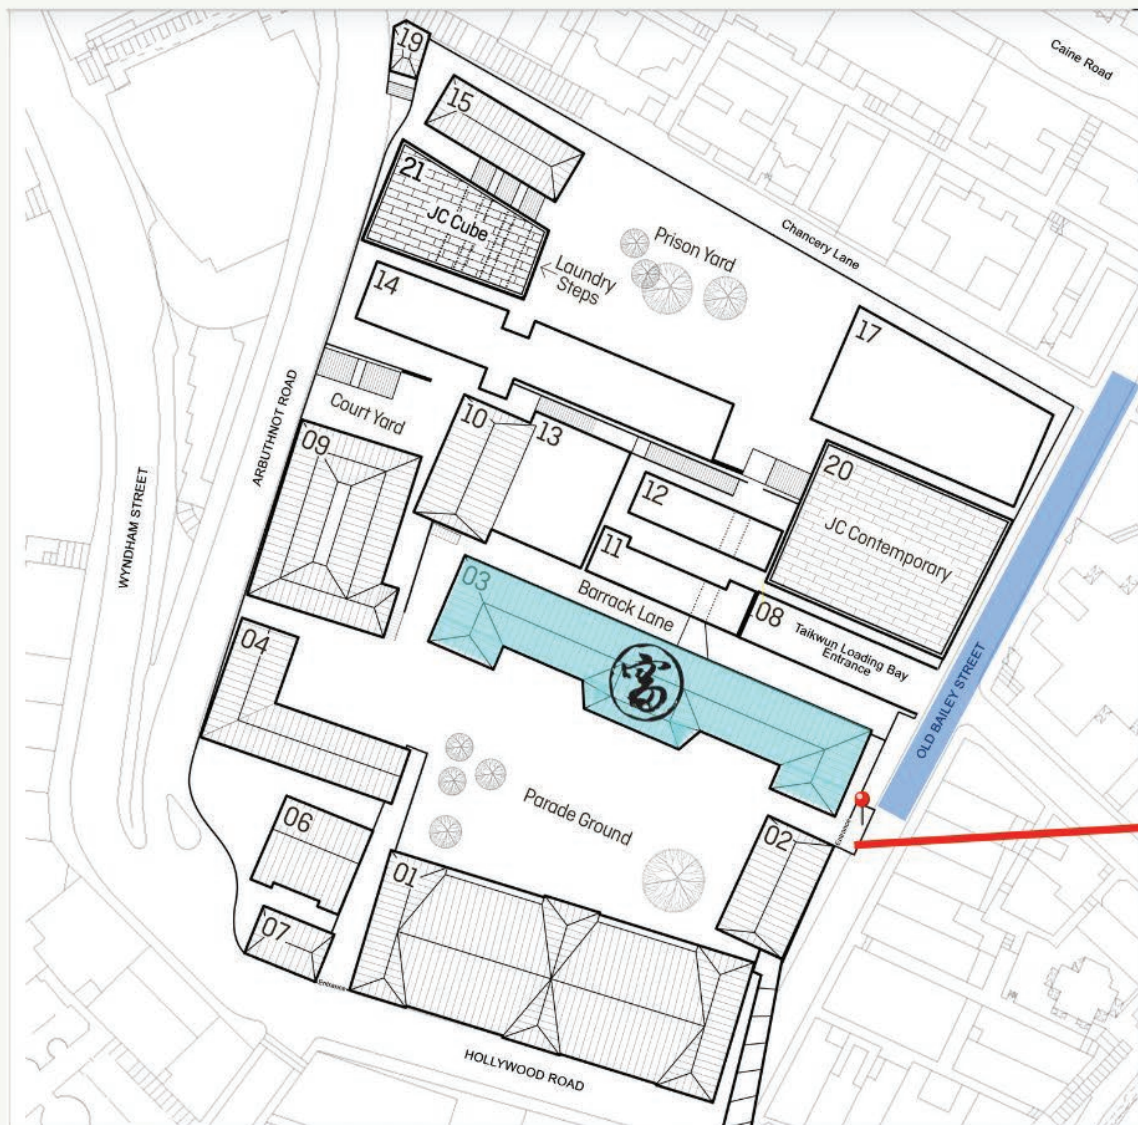

WAY TO MADAME FÙ

LOCATION 地點:

Madame Fù Grand Café Chinois 富

3/F, Barrack Block, Tai Kwun, No. 10
Hollywood Road, Central, Hong Kong
荷李活道10號(舊中區警署)大館營房大樓3樓

ENTRANCE:

-  Caine Road 中環至半山自動扶梯
-  Old Bailey Street 奧卑利街
-  Hollywood Road 荷李活道

PICK UP & DROP OFF POINTS

LOCATION 地點:

Madame Fù Grand Café Chinois
富

3/F, Barrack Block, Tai Kwun, No. 10
Hollywood Road, Central, Hong Kong
荷李活道10號(舊中區警署)大館營房大樓3樓

Taxi & Vehicle

 Old Bailey Street 奧卑利街
Entrance : Old Bailey Street Gate

PICK UP & DROP OFF POINTS

LOCATION 地點:

Madame Fù Grand Café Chinois
富

3/F, Barrack Block, Tai Kwun, No. 10
Hollywood Road, Central, Hong Kong
荷李活道10號(舊中區警署)大館營房大樓3樓

Coach (28 seaters / 60 seaters)

Hollywood Road 荷李活道

Caine Road 堅道
Old Bailey Street 奧卑利街
(Loading Bay Entrance)