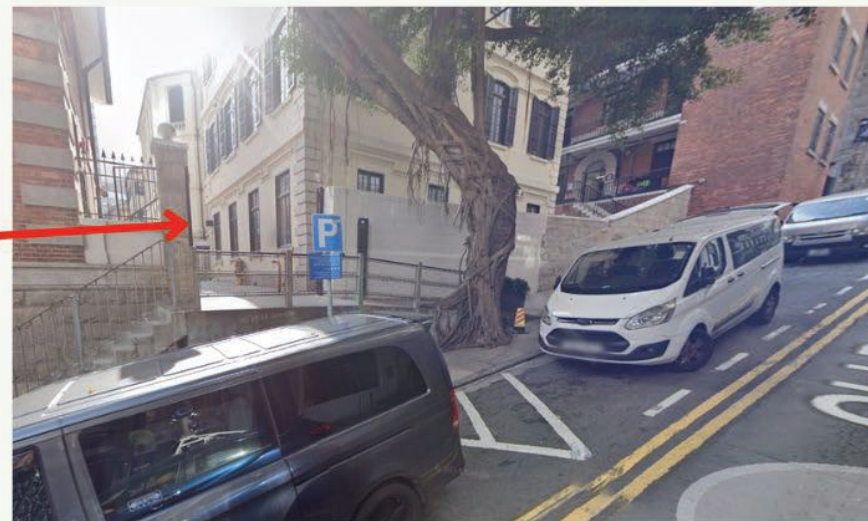

WAY TO MADAME FÙ

LOCATION 地點:

Madame Fù Grand Café Chinois 富

3/F, Barrack Block, Tai Kwun, No. 10
Hollywood Road, Central, Hong Kong
荷李活道10號(舊中區警署)大館營房大樓3樓

ENTRANCE:

-  Caine Road 中環至半山自動扶梯
-  Old Bailey Street 奧卑利街
-  Hollywood Road 荷李活道

PICK UP & DROP OFF POINTS

LOCATION 地點:

Madame Fù Grand Café Chinois
富

3/F, Barrack Block, Tai Kwun, No. 10
Hollywood Road, Central, Hong Kong
荷李活道10號(舊中區警署)大館營房大樓3樓

Taxi & Vehicle

 Old Bailey Street 奧卑利街
Entrance : Old Bailey Street Gate

PICK UP & DROP OFF POINTS

LOCATION 地點:

Madame Fù Grand Café Chinois
富

3/F, Barrack Block, Tai Kwun, No. 10
Hollywood Road, Central, Hong Kong
荷李活道10號(舊中區警署)大館營房大樓3樓

Coach (28 seaters / 60 seaters)

Hollywood Road 荷李活道

Caine Road 堅道
Old Bailey Street 奧卑利街
(Loading Bay Entrance)