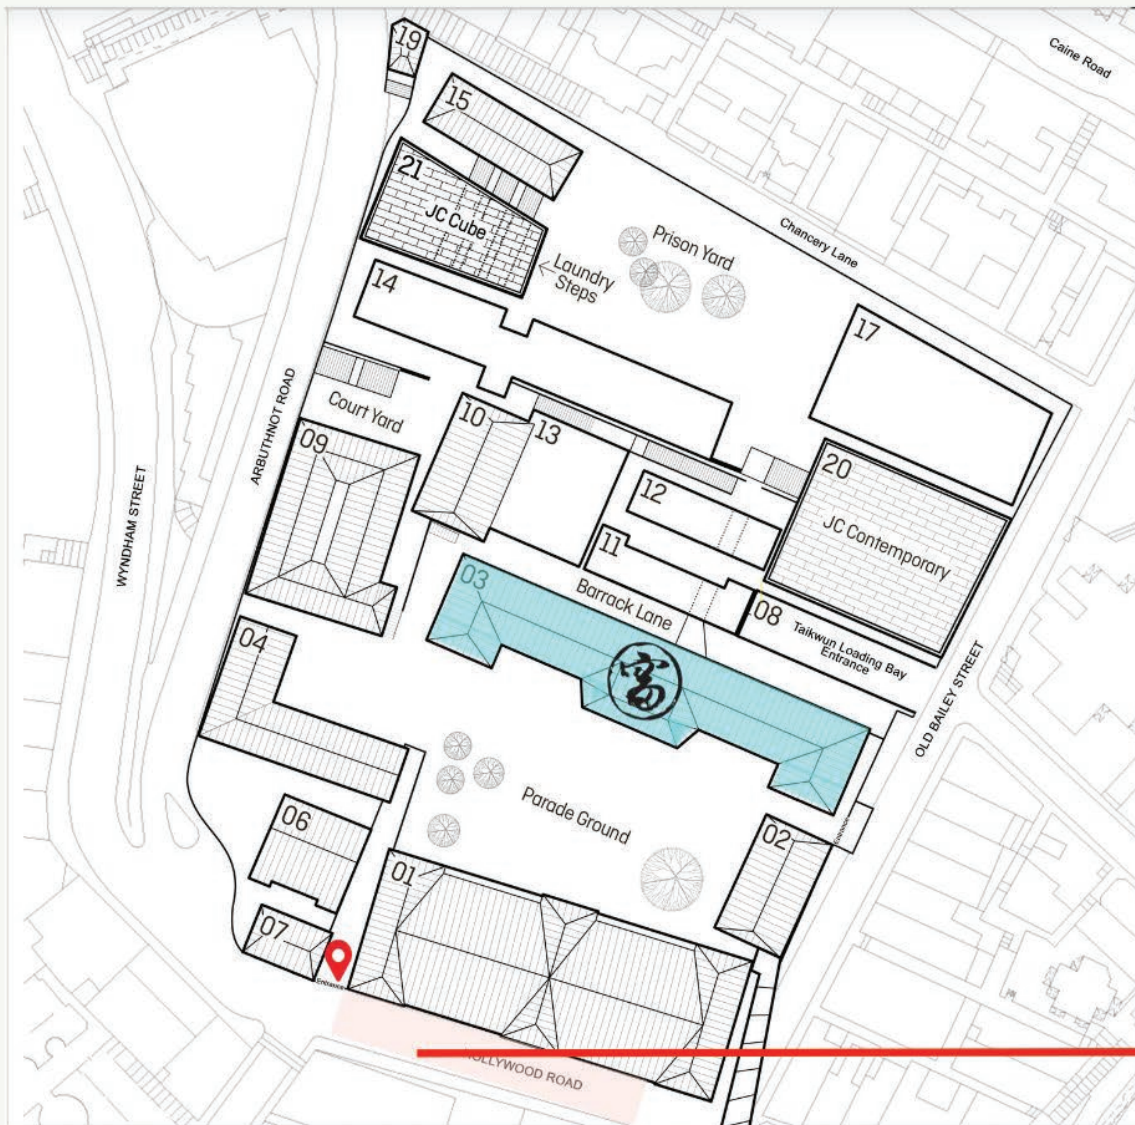

WAY TO MADAME FÙ

LOCATION 地點:

Madame Fù Grand Café Chinois 富

3/F, Barrack Block, Tai Kwun, No. 10
Hollywood Road, Central, Hong Kong
荷李活道10號(舊中區警署)大館營房大樓3樓

ENTRANCE:

-  Caine Road 中環至半山自動扶梯
-  Old Bailey Street 奧卑利街
-  Hollywood Road 荷李活道

PICK UP & DROP OFF POINTS

LOCATION 地點:

Madame Fù Grand Café Chinois
富

3/F, Barrack Block, Tai Kwun, No. 10
Hollywood Road, Central, Hong Kong
荷李活道10號(舊中區警署)大館營房大樓3樓

Taxi & Vehicle

 Old Bailey Street 奧卑利街
Entrance : Old Bailey Street Gate

PICK UP & DROP OFF POINTS

LOCATION 地點:

Madame Fù Grand Café Chinois
富

3/F, Barrack Block, Tai Kwun, No. 10
Hollywood Road, Central, Hong Kong
荷李活道10號(舊中區警署)大館營房大樓3樓

Coach (28 seaters / 60 seaters)

Hollywood Road 荷李活道

Caine Road 堅道
Old Bailey Street 奧卑利街
(Loading Bay Entrance)