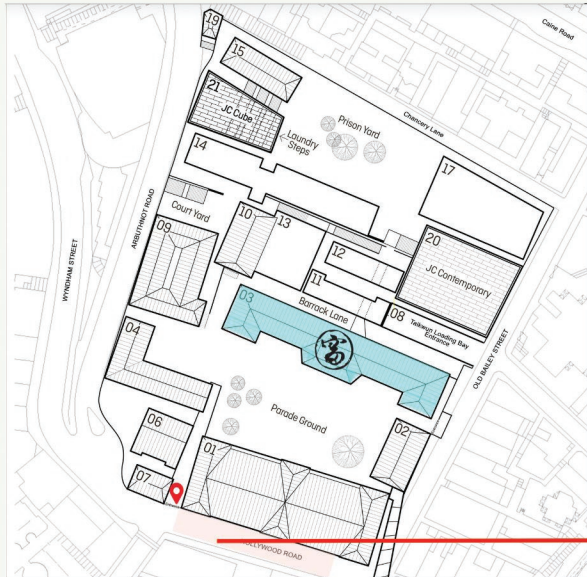

Madame Fù
GRAND CAFÉ CHINOIS

PICK UP & DROP OFF POINTS

LOCATION 地點:

Madame Fù Grand Café Chinois
富

3/F, Barrack Block, Tai Kwun, No. 10
Hollywood Road, Central, Hong Kong
荷李活道10號(舊中區警署)大館營房大樓3樓

Coach (28 seaters / 60 seaters)

Hollywood Road 荷李活道

Entrance : Hollywood Road Gate